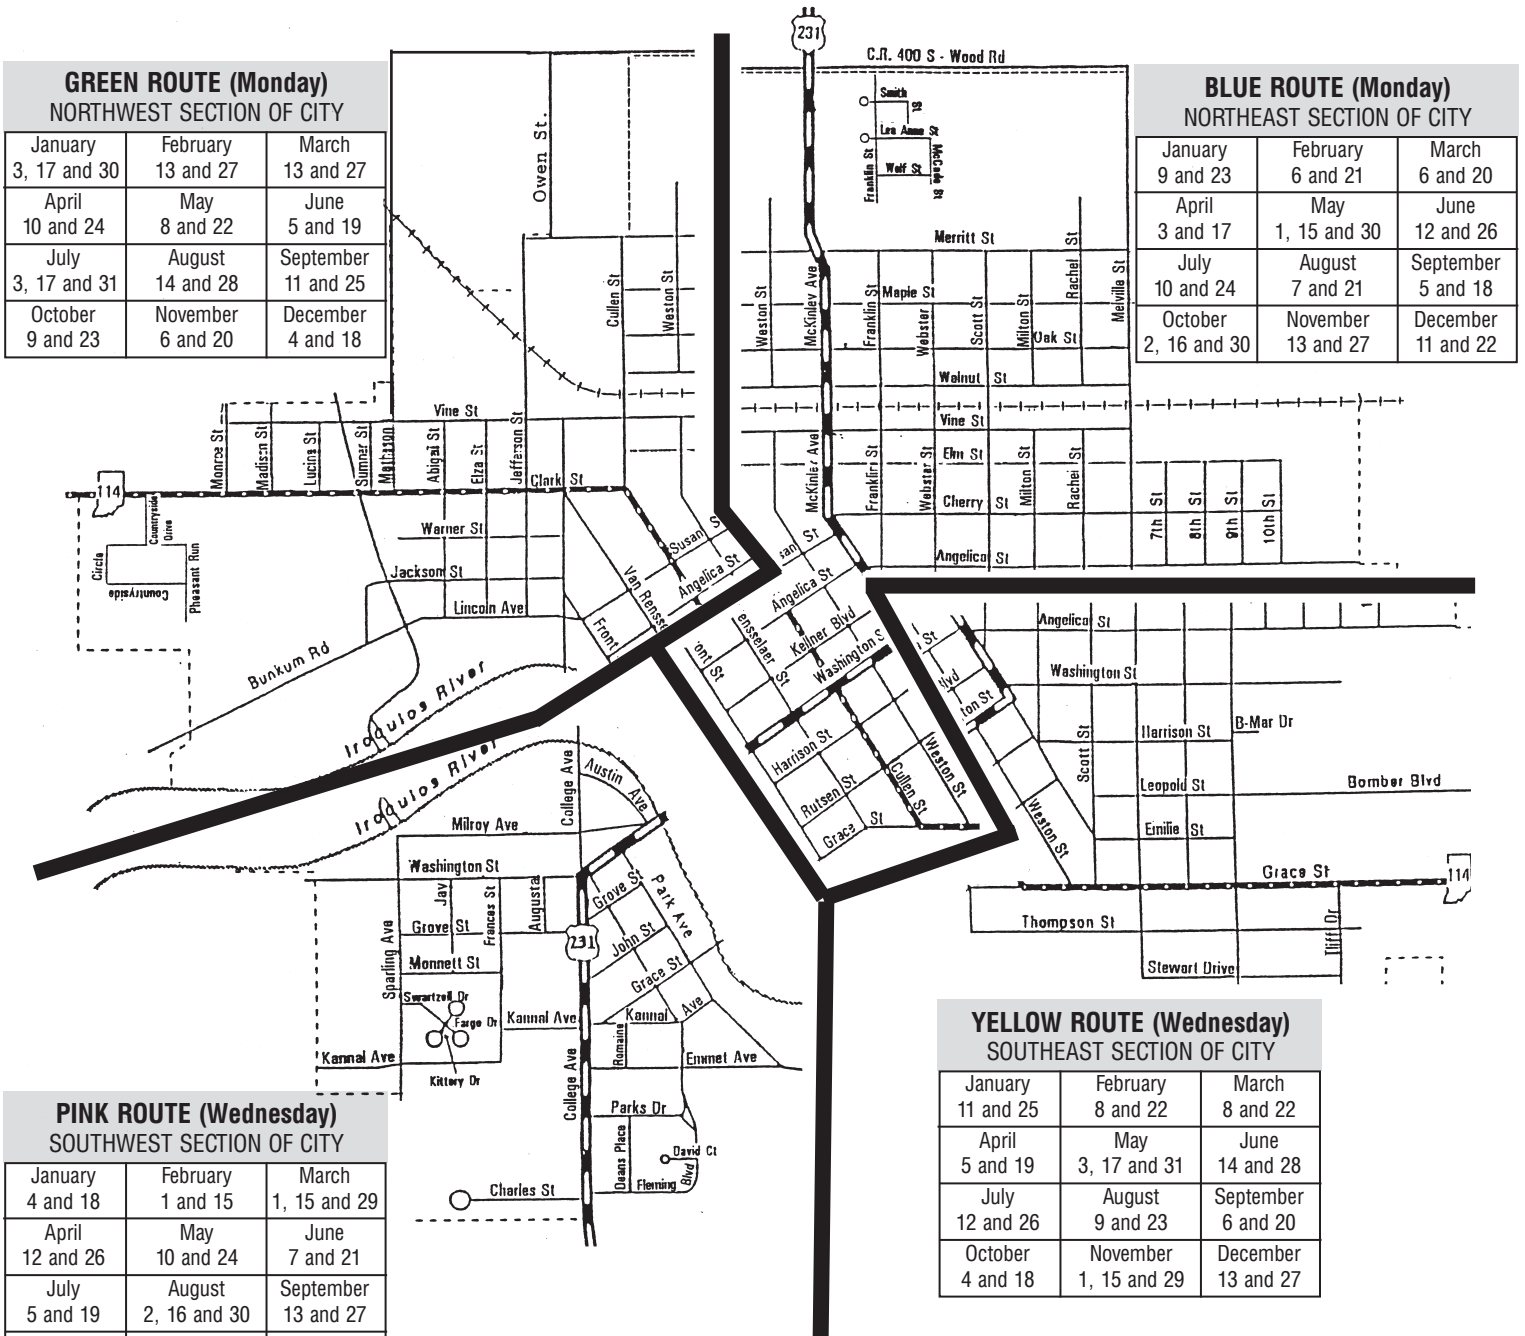

City of Rensselaer 2017 Curbside Recycling Schedule

GREEN ROUTE (Monday)
NORTHWEST SECTION OF CITY

January 3, 17 and 30	February 13 and 27	March 13 and 27
April 10 and 24	May 8 and 22	June 5 and 19
July 3, 17 and 31	August 14 and 28	September 11 and 25
October 9 and 23	November 6 and 20	December 4 and 18

BLUE ROUTE (Monday)
NORTHEAST SECTION OF CITY

January 9 and 23	February 6 and 21	March 6 and 20
April 3 and 17	May 1, 15 and 30	June 12 and 26
July 10 and 24	August 7 and 21	September 5 and 18
October 2, 16 and 30	November 13 and 27	December 11 and 22

PINK ROUTE (Wednesday)
SOUTHWEST SECTION OF CITY

January 4 and 18	February 1 and 15	March 1, 15 and 29
April 12 and 26	May 10 and 24	June 7 and 21
July 5 and 19	August 2, 16 and 30	September 13 and 27
October 11 and 25	November 8 and 22	December 6 and 20

WHITE ROUTE (Thursday)
HOUSTON ADDITION

January 12 and 26	February 9 and 23	March 9 and 23
April 6 and 20	May 4 and 18	June 1, 15 and 29
July 13 and 27	August 10 and 24	September 7 and 21
October 5 and 19	November 2, 16 and 30	December 14 and 28