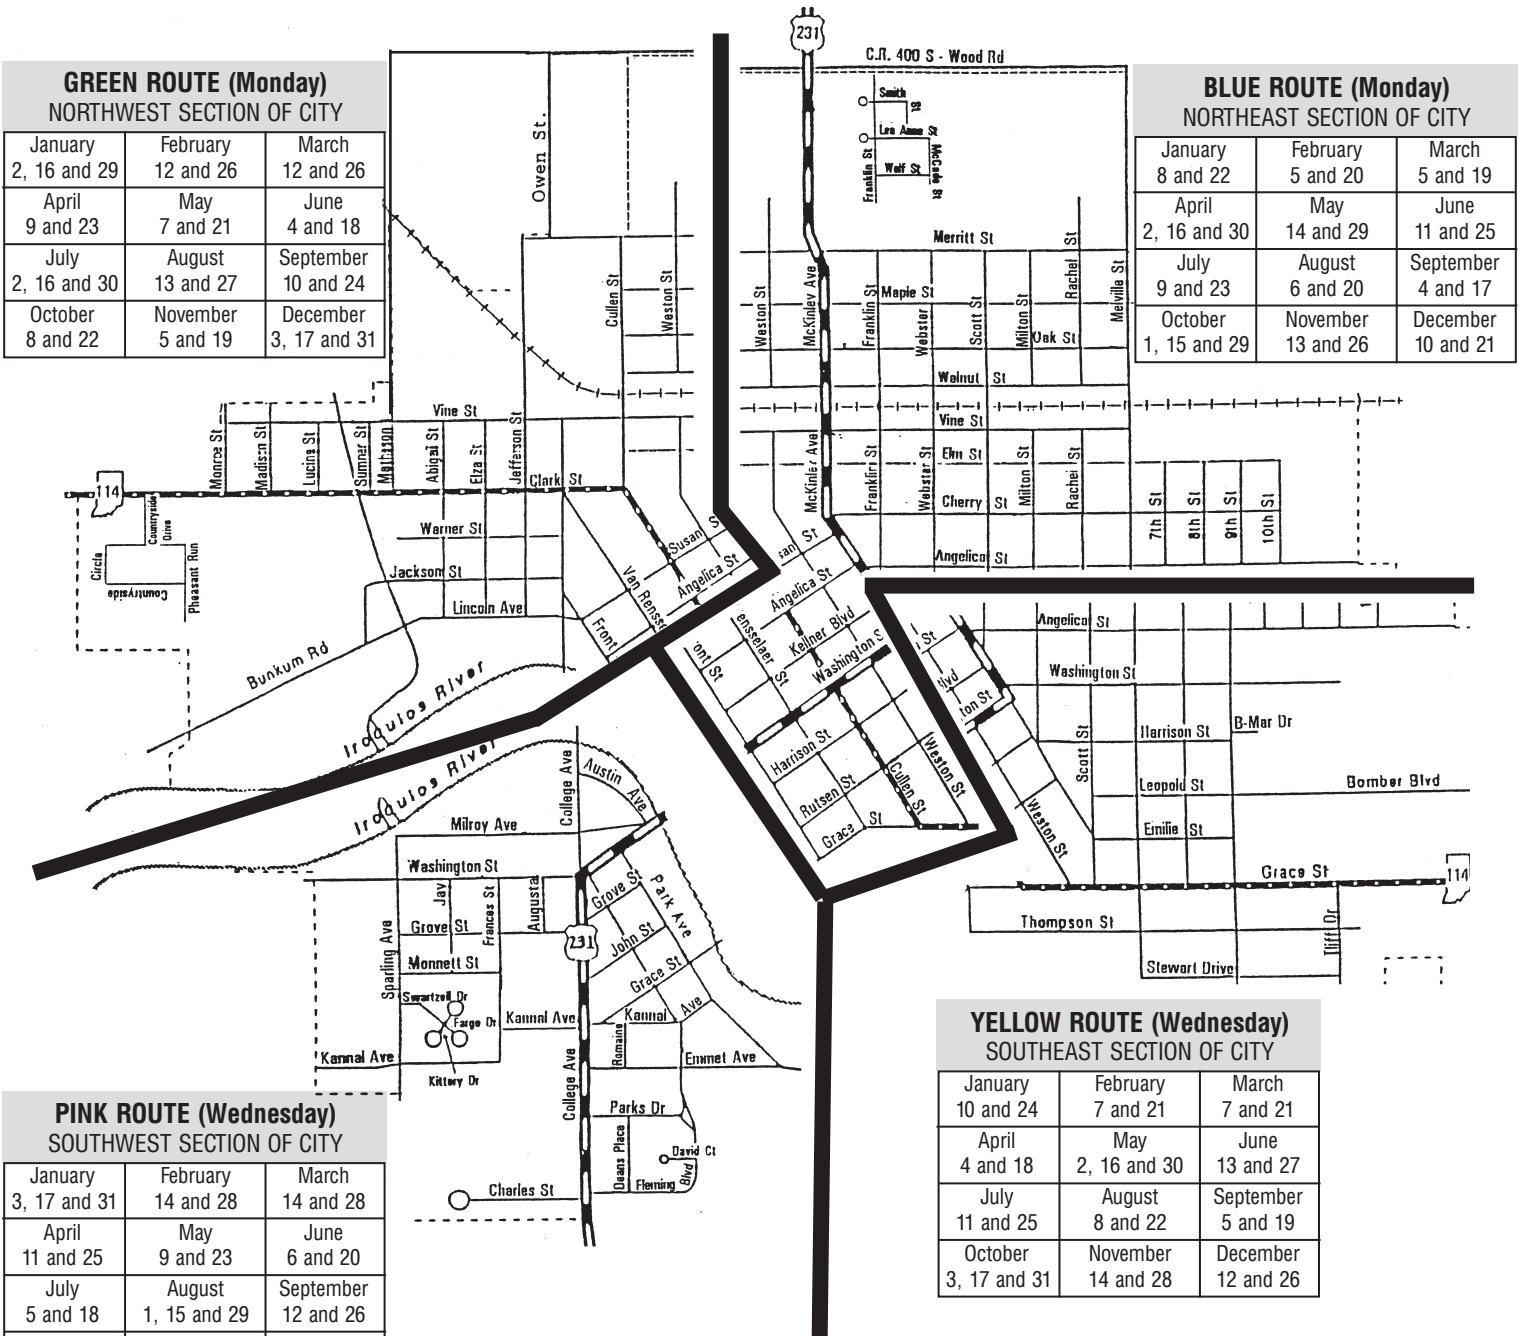

**BLUE ROUTE (Monday)**  
NORTHEAST SECTION OF CITY

January 8 and 22	February 5 and 20	March 5 and 19
April 2, 16 and 30	May 14 and 29	June 11 and 25
July 9 and 23	August 6 and 20	September 4 and 17
October 1, 15 and 29	November 13 and 26	December 10 and 21

**PINK ROUTE (Wednesday)**  
SOUTHWEST SECTION OF CITY

January 3, 17 and 31	February 14 and 28	March 14 and 28
April 11 and 25	May 9 and 23	June 6 and 20
July 5 and 18	August 1, 15 and 29	September 12 and 26
October 10 and 24	November 7 and 21	December 5 and 19

**YELLOW ROUTE (Wednesday)**  
SOUTHEAST SECTION OF CITY

January 10 and 24	February 7 and 21	March 7 and 21
April 4 and 18	May 2, 16 and 30	June 13 and 27
July 11 and 25	August 8 and 22	September 5 and 19
October 3, 17 and 31	November 14 and 28	December 12 and 26

**WHITE ROUTE (Thursday)**  
HOUSTON ADDITION

January 11 and 25	February 8 and 22	March 8 and 22
April 5 and 19	May 3, 17 and 31	June 14 and 28
July 12 and 26	August 9 and 23	September 6 and 20
October 4 and 18	November 1, 15 and 29	December 13 and 27