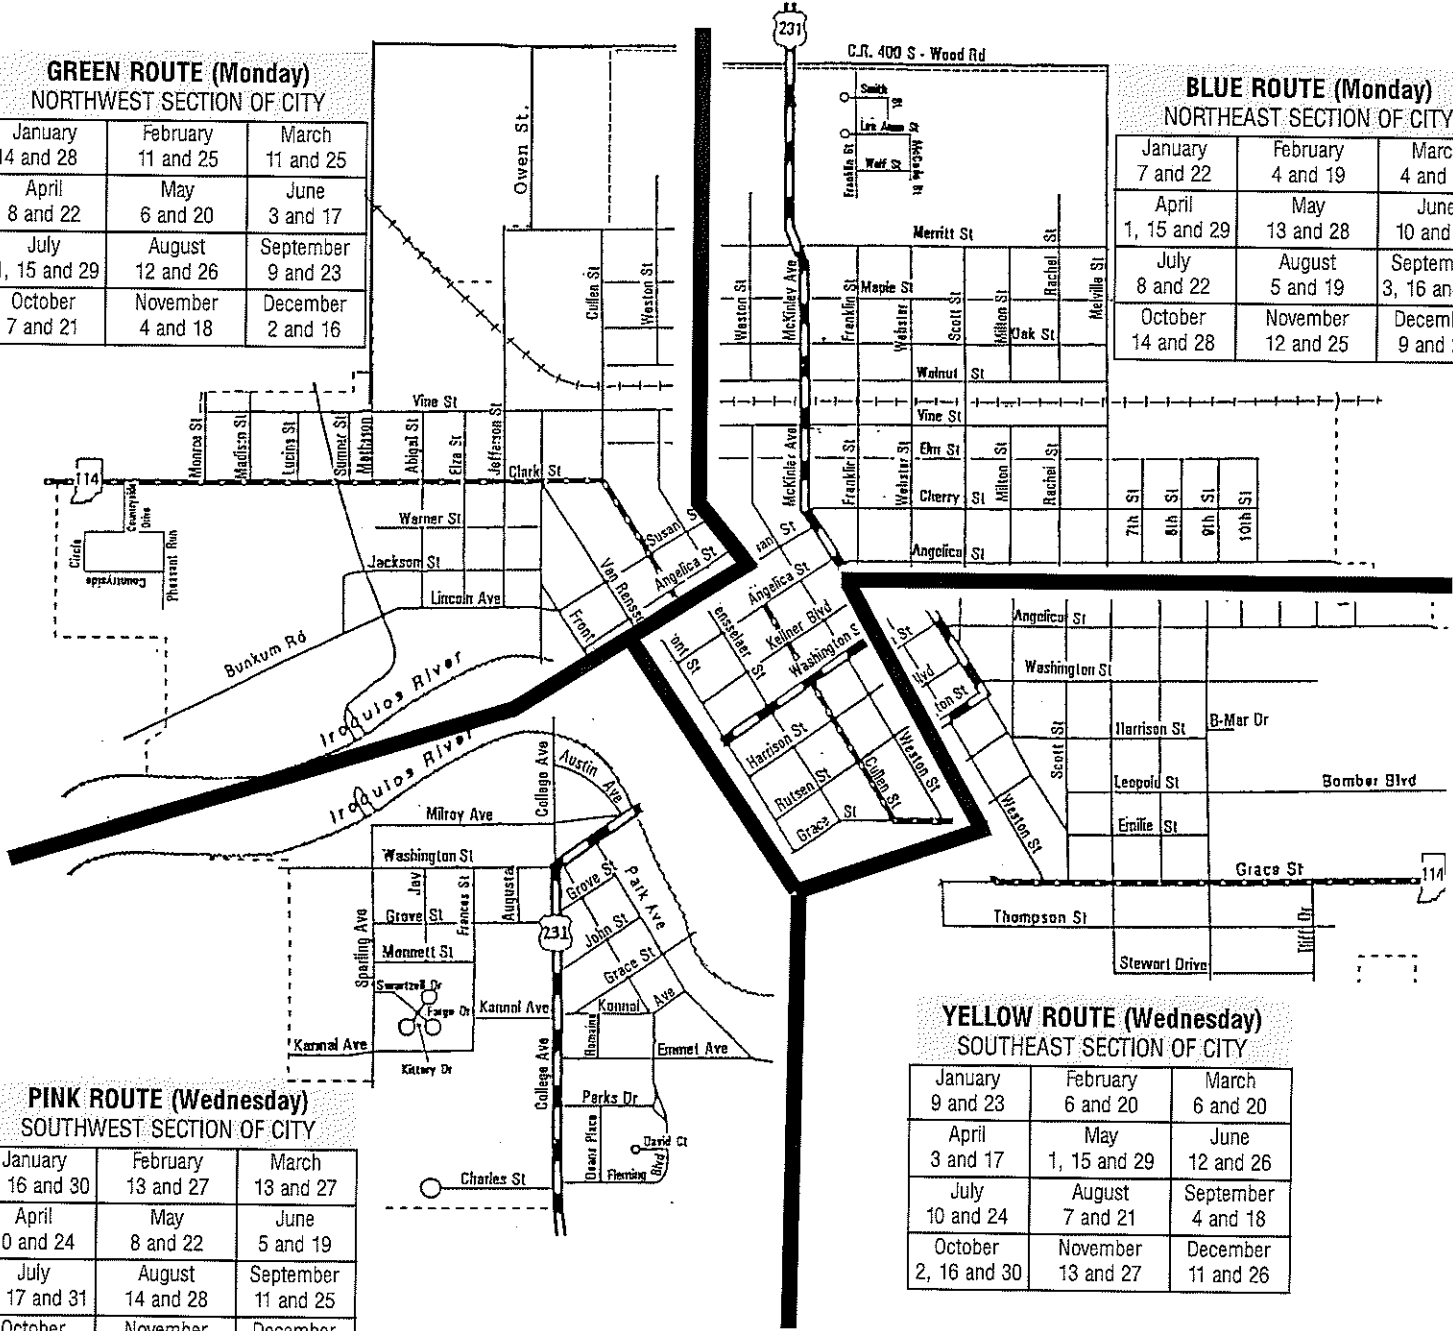

BLUE ROUTE (Monday) NORTHEAST SECTION OF CITY

January 7 and 22	February 4 and 19	March 4 and 18
April 1, 15 and 29	May 13 and 28	June 10 and 24
July 8 and 22	August 5 and 19	September 3, 16 and 30
October 14 and 28	November 12 and 25	December 9 and 23

PINK ROUTE (Wednesday) SOUTHWEST SECTION OF CITY

January 2, 16 and 30	February 13 and 27	March 13 and 27
April 10 and 24	May 8 and 22	June 5 and 19
July 3, 17 and 31	August 14 and 28	September 11 and 25
October 9 and 23	November 6 and 20	December 4 and 18

YELLOW ROUTE (Wednesday) SOUTHEAST SECTION OF CITY

January 9 and 23	February 6 and 20	March 6 and 20
April 3 and 17	May 1, 15 and 29	June 12 and 26
July 10 and 24	August 7 and 21	September 4 and 18
October 2, 16 and 30	November 13 and 27	December 11 and 26

WHITE ROUTE (Thursday) HOUSTON ADDITION

January 10 and 24	February 7 and 21	March 7 and 21
April 4 and 18	May 2, 16 and 30	June 13 and 27
July 11 and 25	August 8 and 22	September 5 and 19
October 3, 17 and 31	November 14 and 29	December 12 and 27