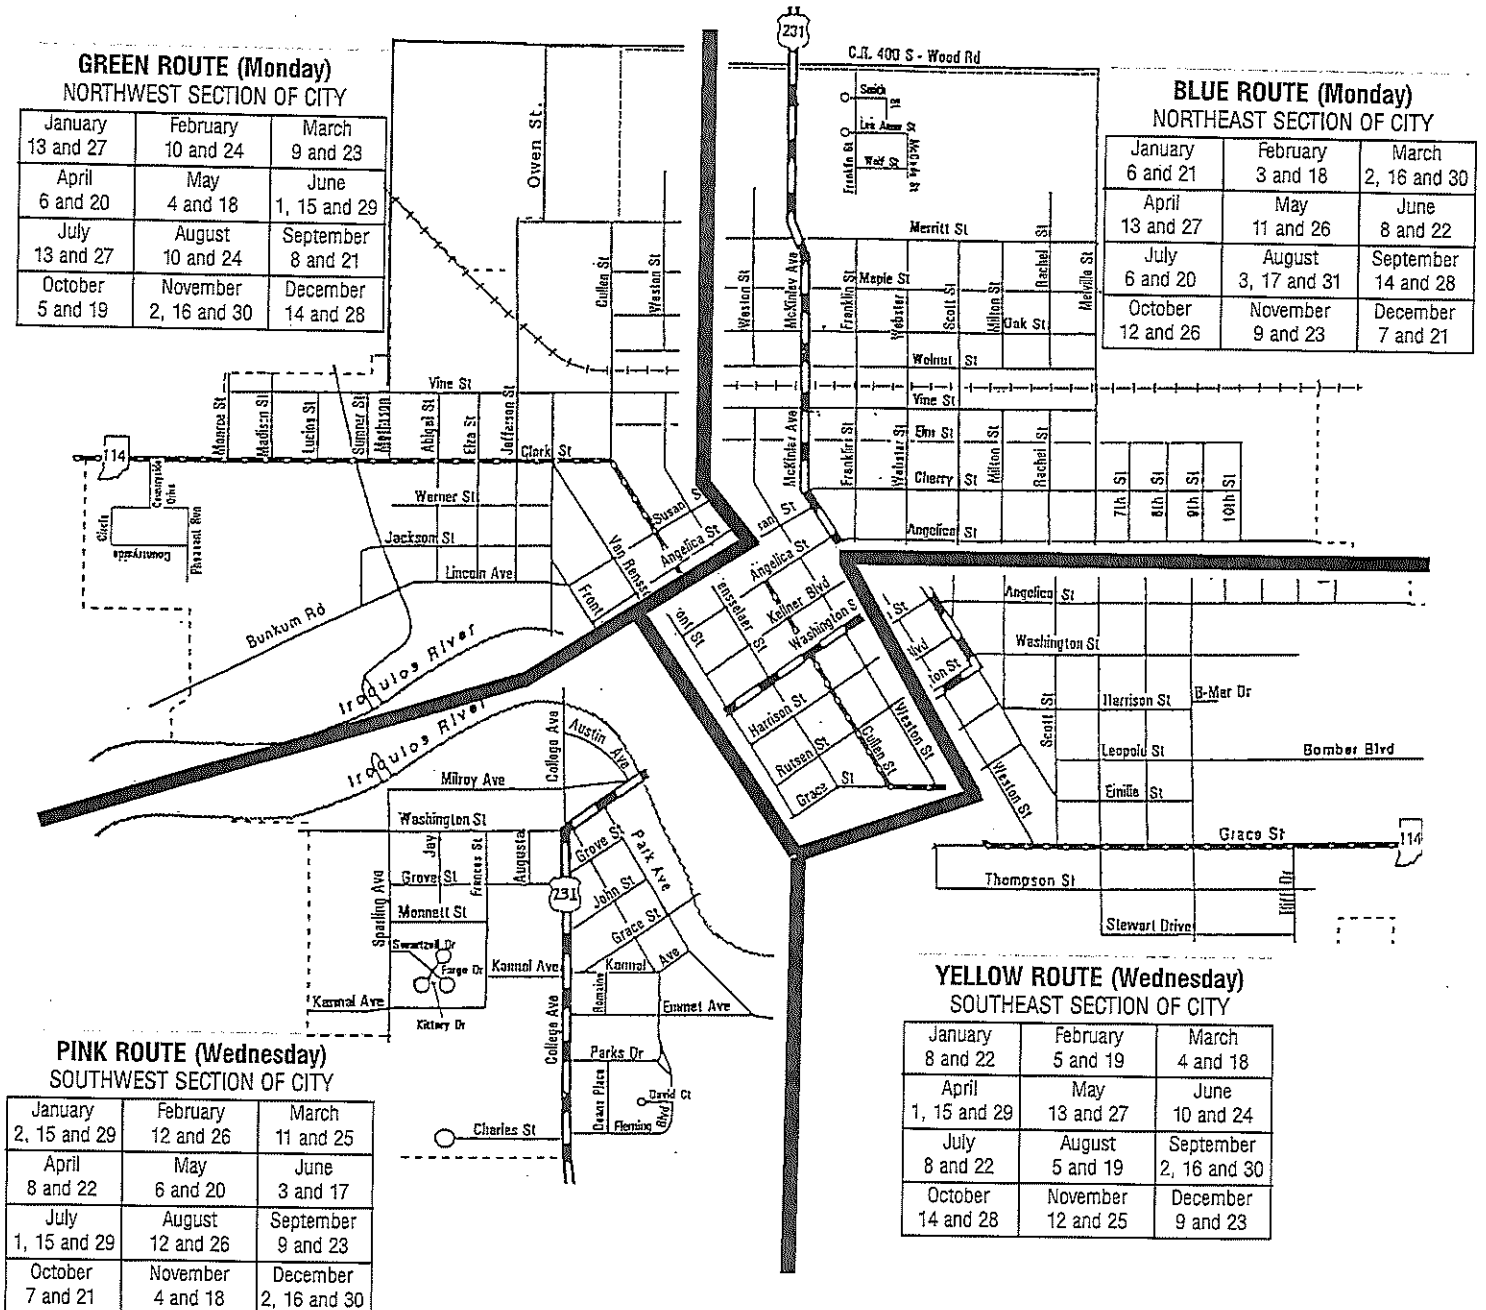

## GREEN ROUTE (Monday) NORTHWEST SECTION OF CITY

January 13 and 27	February 10 and 24	March 9 and 23
April 6 and 20	May 4 and 18	June 1, 15 and 29
July 13 and 27	August 10 and 24	September 8 and 21
October 5 and 19	November 2, 16 and 30	December 14 and 28

## BLUE ROUTE (Monday) NORTHEAST SECTION OF CITY

January 6 and 21	February 3 and 18	March 2, 16 and 30
April 13 and 27	May 11 and 26	June 8 and 22
July 6 and 20	August 3, 17 and 31	September 14 and 28
October 12 and 26	November 9 and 23	December 7 and 21

## PINK ROUTE (Wednesday) SOUTHWEST SECTION OF CITY

January 2, 15 and 29	February 12 and 26	March 11 and 25
April 8 and 22	May 6 and 20	June 3 and 17
July 1, 15 and 29	August 12 and 26	September 9 and 23
October 7 and 21	November 4 and 18	December 2, 16 and 30

## WHITE ROUTE (Thursday) HOUSTON ADDITION

January 9 and 23	February 6 and 20	March 5 and 19
April 2, 16 and 30	May 14 and 28	June 11 and 25
July 9 and 23	August 6 and 20	September 3 and 17
October 1, 15 and 29	November 12 and 27	December 10 and 26