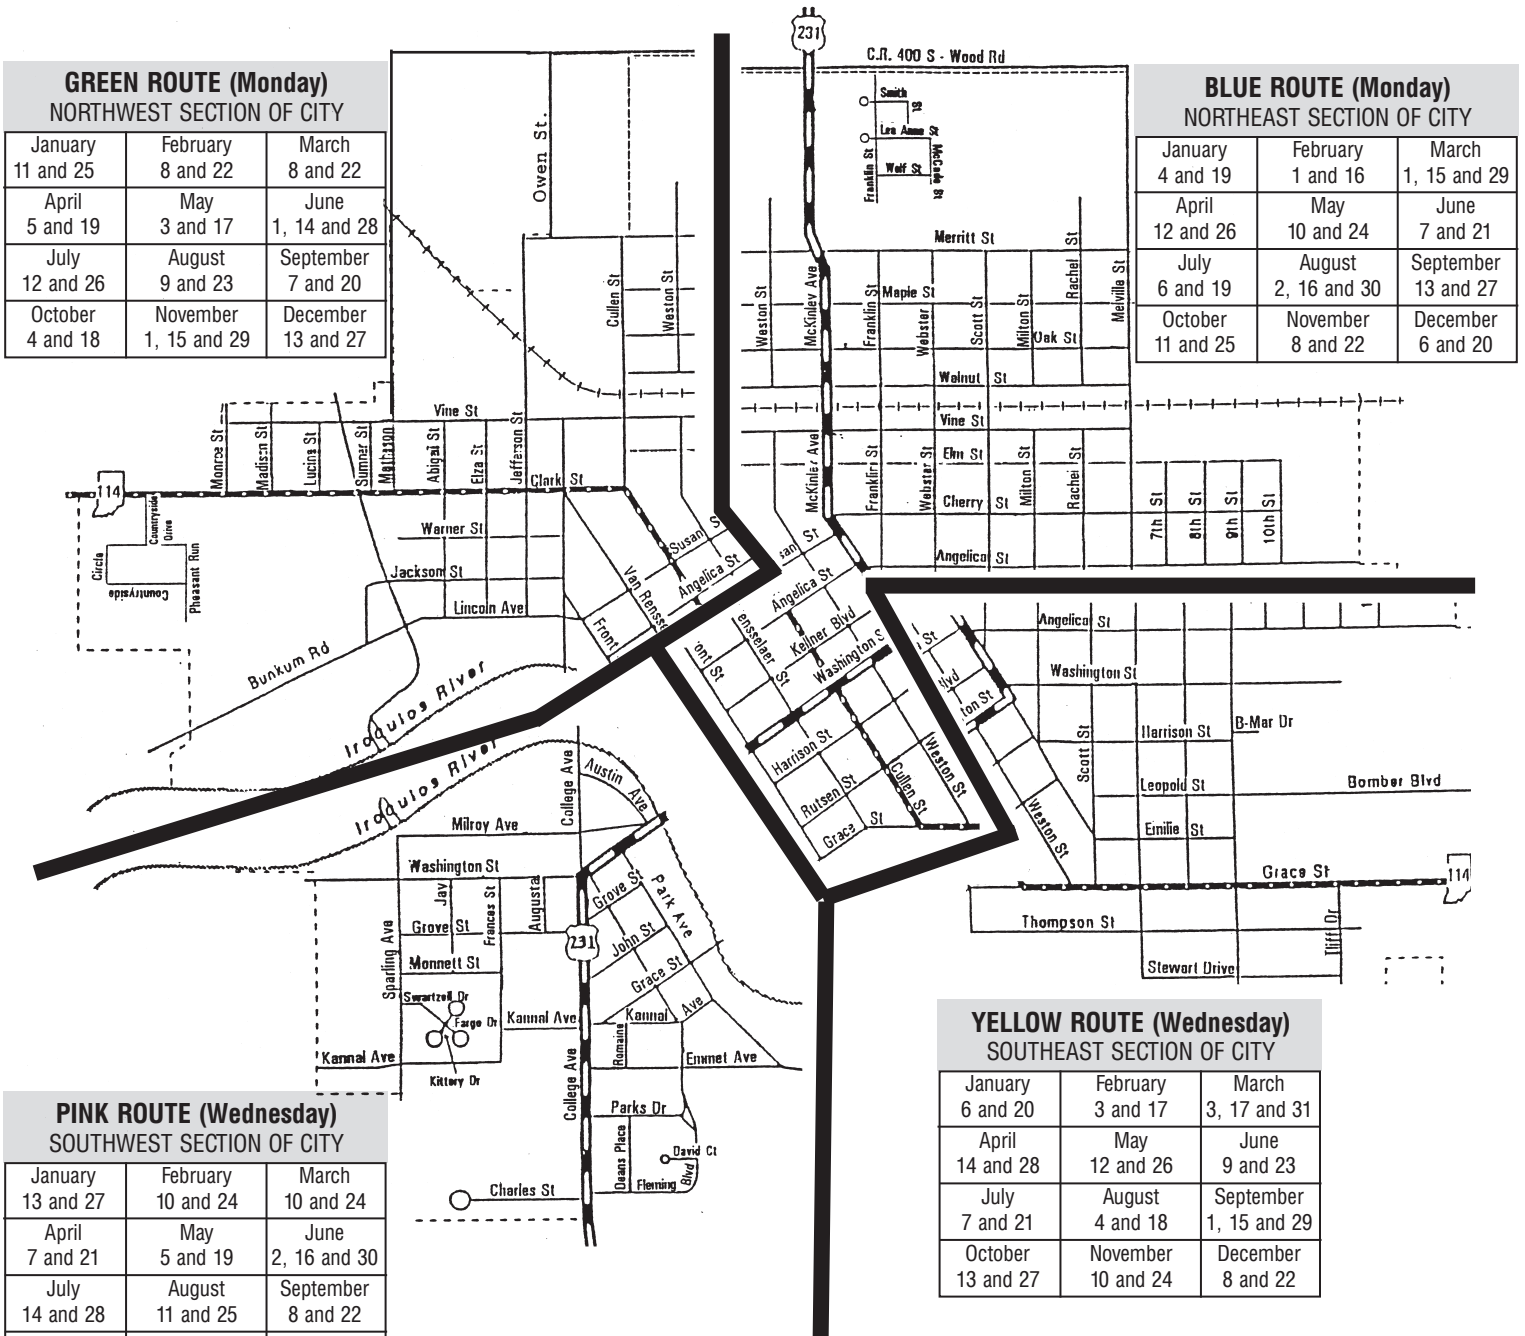

**BLUE ROUTE (Monday)**  
NORTHEAST SECTION OF CITY

January 4 and 19	February 1 and 16	March 1, 15 and 29
April 12 and 26	May 10 and 24	June 7 and 21
July 6 and 19	August 2, 16 and 30	September 13 and 27
October 11 and 25	November 8 and 22	December 6 and 20

**PINK ROUTE (Wednesday)**  
SOUTHWEST SECTION OF CITY

January 13 and 27	February 10 and 24	March 10 and 24
April 7 and 21	May 5 and 19	June 2, 16 and 30
July 14 and 28	August 11 and 25	September 8 and 22
October 6 and 20	November 3 and 17	December 1, 15 and 29

**YELLOW ROUTE (Wednesday)**  
SOUTHEAST SECTION OF CITY

January 6 and 20	February 3 and 17	March 3, 17 and 31
April 14 and 28	May 12 and 26	June 9 and 23
July 7 and 21	August 4 and 18	September 1, 15 and 29
October 13 and 27	November 10 and 24	December 8 and 22

**WHITE ROUTE (Thursday)**  
HOUSTON ADDITION

January 7 and 21	February 4 and 18	March 4 and 18
April 1, 15 and 29	May 13 and 27	June 10 and 24
July 8 and 22	August 5 and 19	September 2, 16 and 30
October 14 and 28	November 11 and 26	December 9 and 23